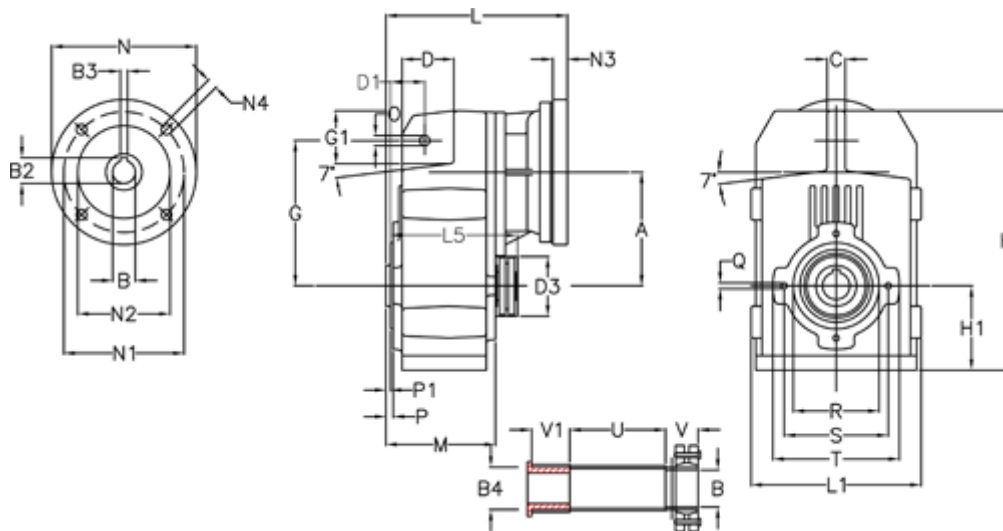

Article number: 29560246608320

Description: Shaft mounted gear
A254QF32-466-P63B5

Measures

A = 128.75	D1 = 43.5	I5 = 197.5	P1 = 3.5	V = 41
B = 32	d3 = 83	M = 135.5	Q = M10x14	V1 = 48
B1 = 11	G = 162	N = 140	R = 110	
B2 = 12.8	G1 = 58.0	N1 = 115	S = 130	
B3 = 4	H = 290.5	N2 = 95	T = 150	
B4 = 32	H1 = 93.5	N4 = M8x19	Tightening torque Nm adapter bushing = 6.0	
C = 20	L = 268.5	O = 13	Tightening torque Nm shrink disc = 7.0	
D = 57.0	L1 = 188	P = 6.0	U = 120.5	